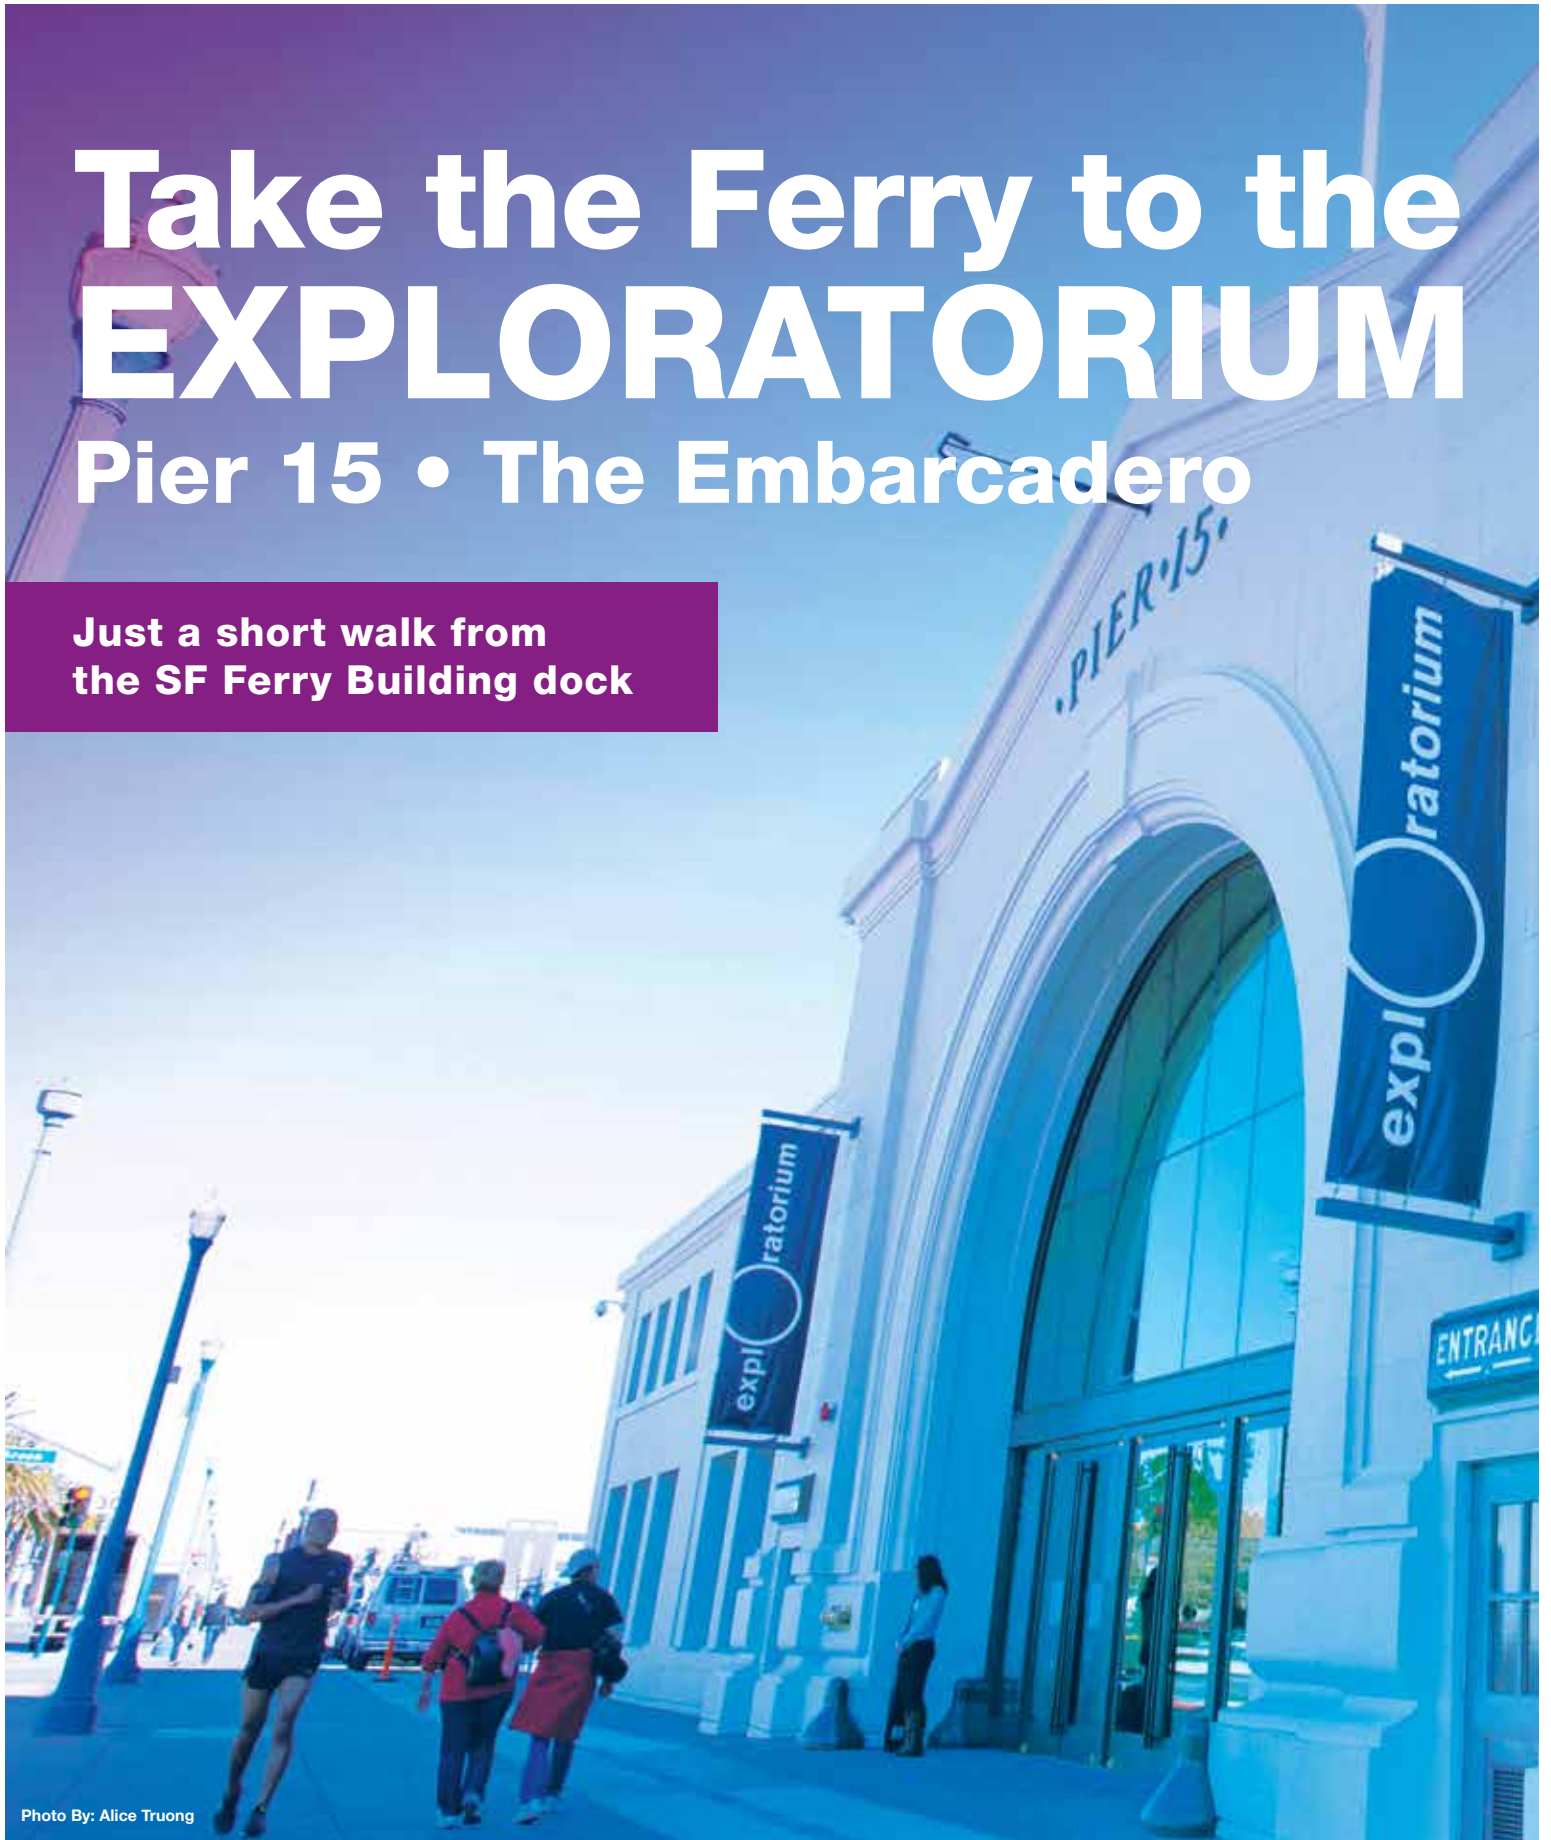

Take the Ferry to the **EXPLORATORIUM** Pier 15 • The Embarcadero

Just a short walk from
the SF Ferry Building dock

Photo By: Alice Truong

San Francisco Bay Ferry